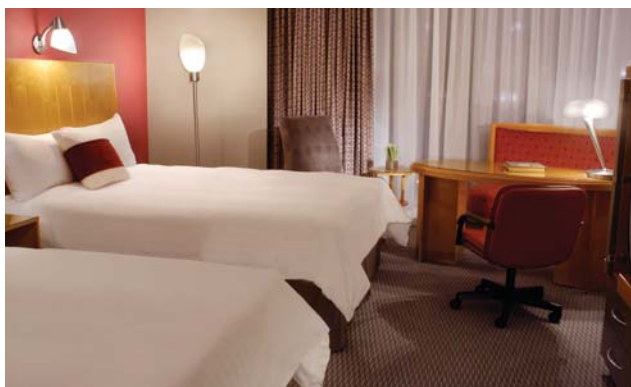

brookstreet
work · play · getaway

AT BROOKSTREET, OTTAWA'S LEADING FOUR-DIAMOND HOTEL, AN OASIS OF 22,000 SQ. FT. OF NATURALLY-LIT MEETING AND CONVENTION SPACE FIRES THE MIND. EXPERT EVENT MANAGERS STREAMLINE AND PERFECT EVERY EVENT DETAIL. CUTTING-EDGE TECHNOLOGY CHARGES THE EMOTIONS. FOUR-DIAMOND DINING AT PERSPECTIVES RESTAURANT PLEASURES THE PALATE. THE MARSHES GOLF CLUB CHALLENGES THE SPIRIT. AU NATUREL FULL-SERVICE SPA REJUVENATES THE BODY. AND THAT'S JUST THE BEGINNING...

Guestroom amenities

- Cozy duvet & European pillows
- Oversize windows that open to fresh breezes
- Individual climate control
- Bathrobe
- Custom amenities
- Hairdryer
- Iron & ironing board
- Coffee maker & kettle
- Cable television
- Generous workspace with wireless high-speed Internet access
- Cordless telephone with voicemail
- Minibar
- Electronic safe
- Alarm clock radio
- 24-hour room service
- Daily newspaper