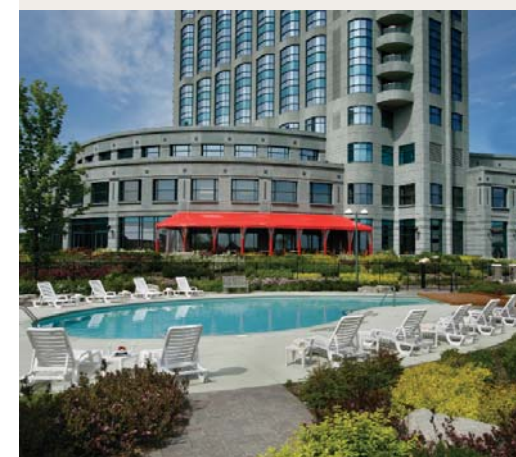

Fitness

Fitness buffs can re-energize in our state-of-the-art **Flex Fitness Studio** complete with 35 pieces of Technogym® equipment: (22 cardio & 13 strength), as well as an exceptional range of free weights & core training tools. Flex guests can access dry saunas,

whirlpools, towel service & personal lockers. Enjoy our 50-ft indoor saltwater pool, with children's wading pool, hot tub, & spacious lounge as well as a seasonal outdoor saltwater pool with cabana & wading pool.