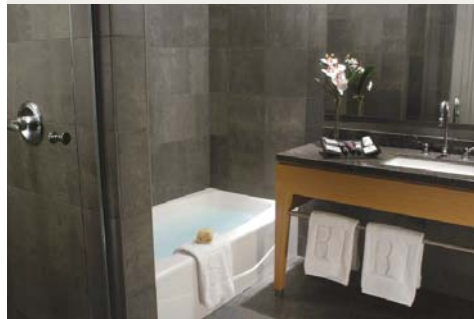

Guestroom amenities

- Cozy duvet & European pillows
- Oversize windows that open to fresh breezes
- Individual climate control
- Bathrobe
- Custom amenities
- Hairdryer
- Iron & ironing board
- Coffee maker & kettle
- Cable television
- Generous workspace with wireless high-speed Internet access
- Cordless telephone with voicemail
- Minibar
- Electronic safe
- Alarm clock radio
- 24-hour room service
- Daily newspaper