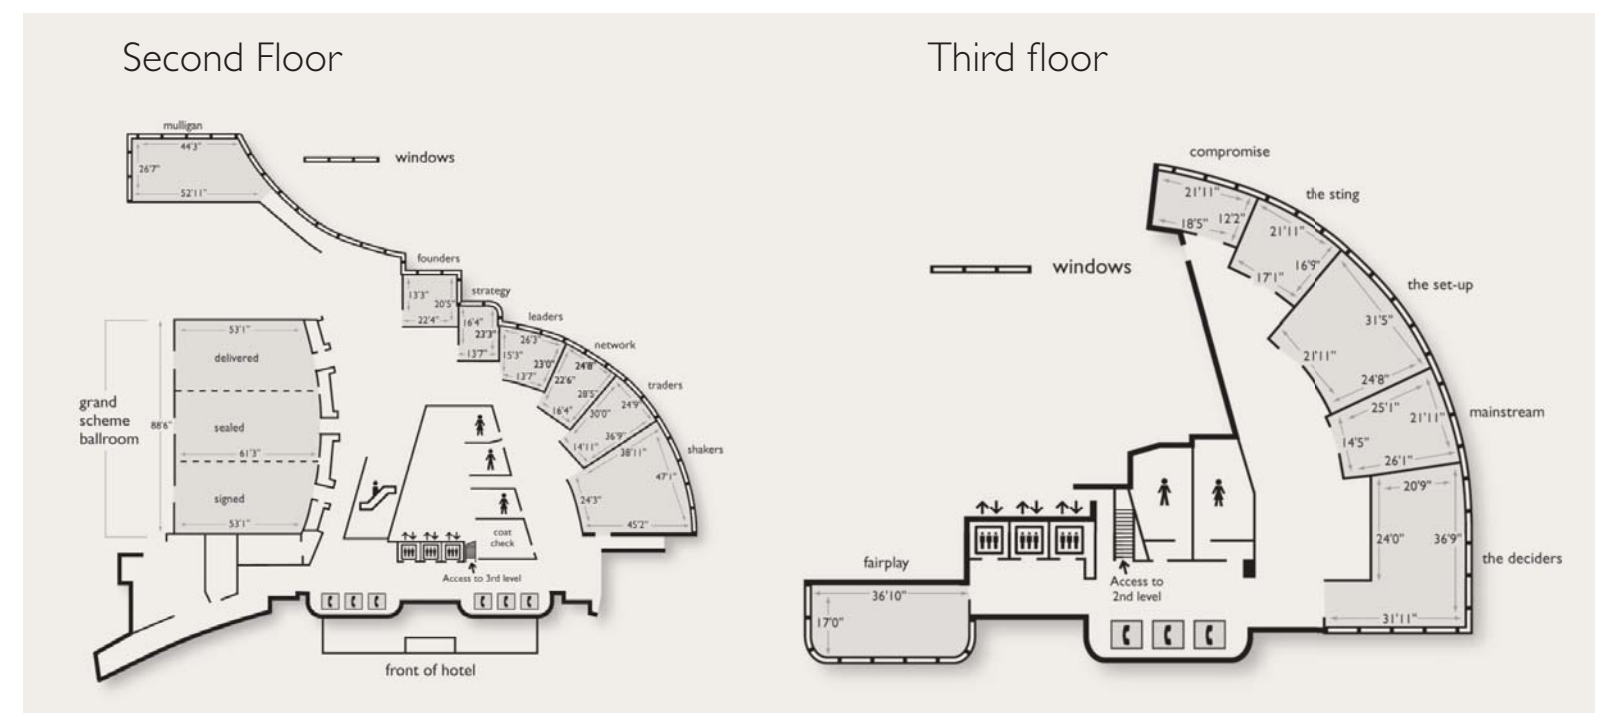

Rounds (10) maximum	Rounds (8) maximum	Half Rounds (5) (includes av space)	Reception (includes food stations)	Hollow Square (includes AV space)	U-Shape (includes AV space)	Trade Show Exhibits (8x10 / 10x10)
Grand Scheme Ballroom (Signed-Sealed-Delivered)	370	296	150	500	N/A	N/A	28/23
Signed	100	80	50	125	60	50	10/8
Sealed	100	80	50	125	60	50	10/8
Delivered	100	80	50	125	60	50	10/8
Signed-Sealed or Sealed-Delivered	200	160	110	250	120	100	20/16
Mulligan	80	64	40	60	36	36	8 / 6
Founders	30	24	15	20	14	12	N/A
Strategy	N/A	N/A	N/A	N/A	N/A	N/A	N/A
Leaders	20	24	15	25	14	14	N/A
Network	30	32	20	40	18	16	N/A
Traders	40	32	20	50	25	20	N/A
Shakers	100	80	40	125	40	40	9 / 7
Compromise	N/A	N/A	N/A	N/A	N/A	N/A	N/A
The Sting	N/A	N/A	N/A	N/A	N/A	N/A	N/A
The Set-Up	40	32	25	50	20	20	N/A
Mainstream	30	24	15	30	12	12	N/A
Deciders	50	40	25	60	24	24	N/A
Fair Play	N/A	N/A	N/A	N/A	N/A	N/A	N/A
Connections Lounge	40	32	N/A	50	N/A	15	N/A
Pavilion**	280	224	N/A	400	N/A	N/A	26 / 21

THE MARSHES GOLF CLUB

FUNCTION ROOM	Sq. Ft.	Sq M	Height	Max. Rounds 8s - 60"	Cabaret 6 per table	Rounds 8 per table	Dinner	Dance	Hollow Square	U-Shape
Garden Terrace	1944	181	8' 5"	18	108	144	144	144	80	70

* Permanent Boardroom. **The Pavilion is adjacent to the hotel. Please note that all capacities are subject to final room setup.